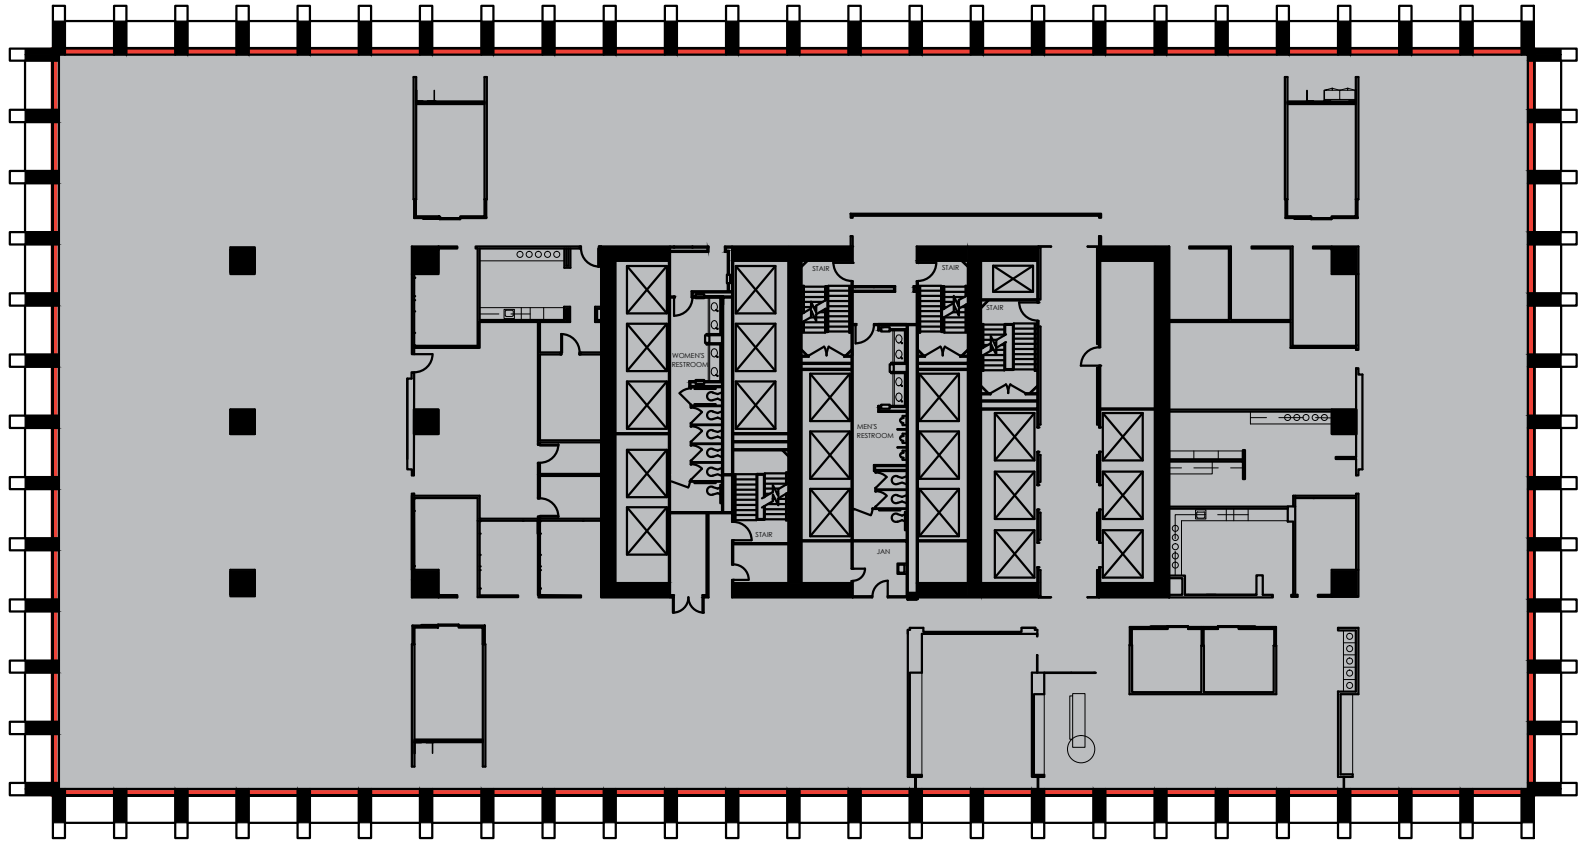

ONE MAIN

 **VACANT**

10TH FLOOR - 27,781 RSF

SARA TERRY
SARA.TERRY@
STREAMREALTY.COM
214.267.0454

MATT WIESER
MWIESER@
STREAMREALTY.COM
214.210.1368

MARK HAYES, CCIM
MARK.HAYES@
STREAMREALTY.COM
214.267.0411