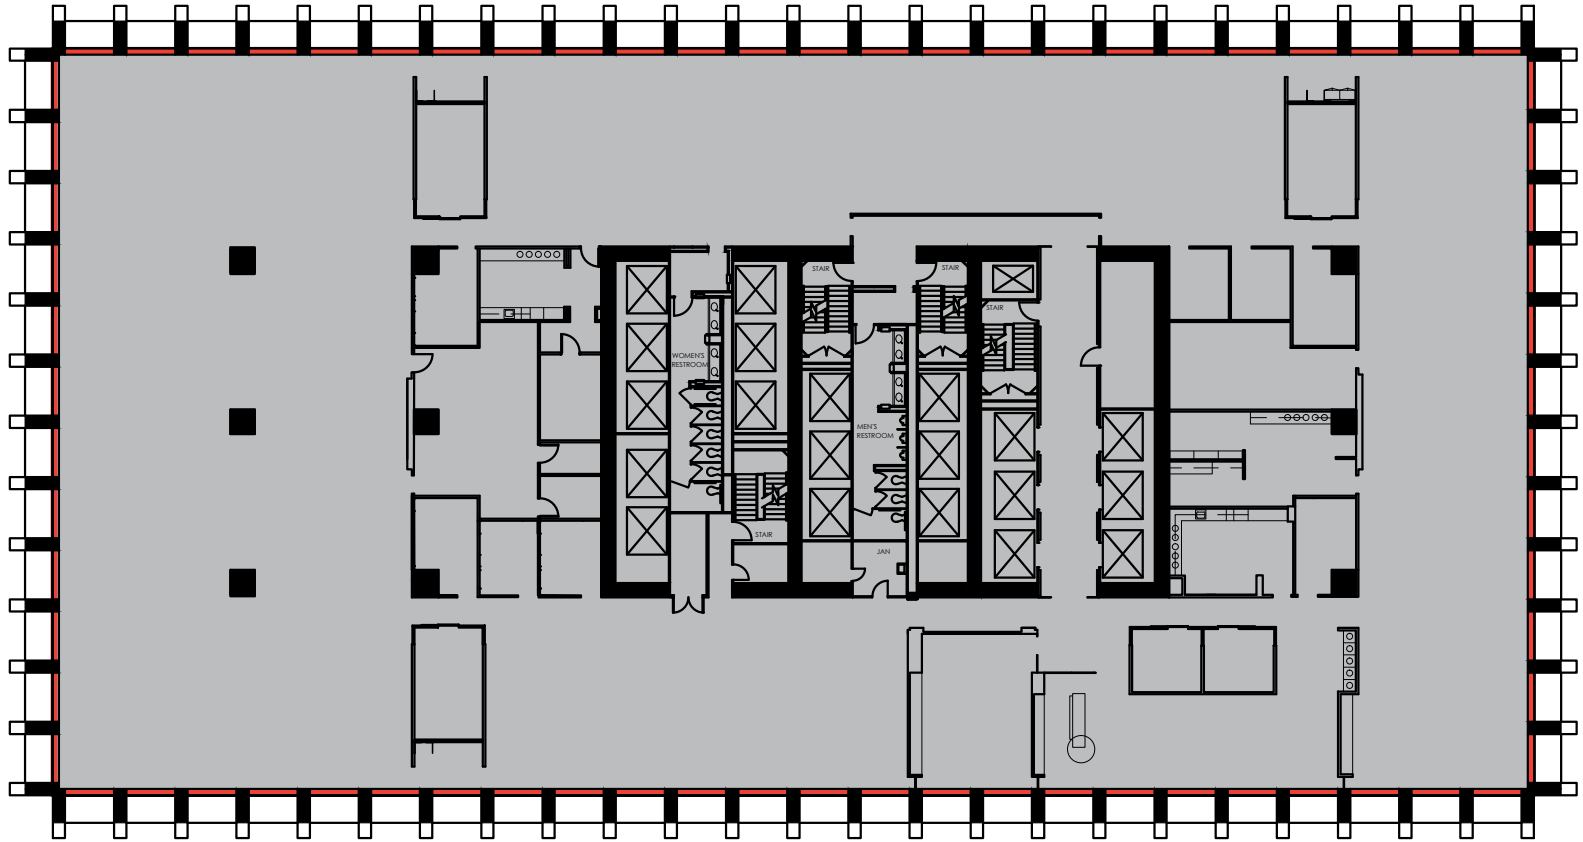

ONE MAIN

 **VACANT**

11TH FLOOR - 27,781 RSF

SARA TERRY
SARA.TERRY@
STREAMREALTY.COM
214.267.0454

MATT WIESER
MWIESER@
STREAMREALTY.COM
214.210.1368

MARK HAYES, CCIM
MARK.HAYES@
STREAMREALTY.COM
214.267.0411