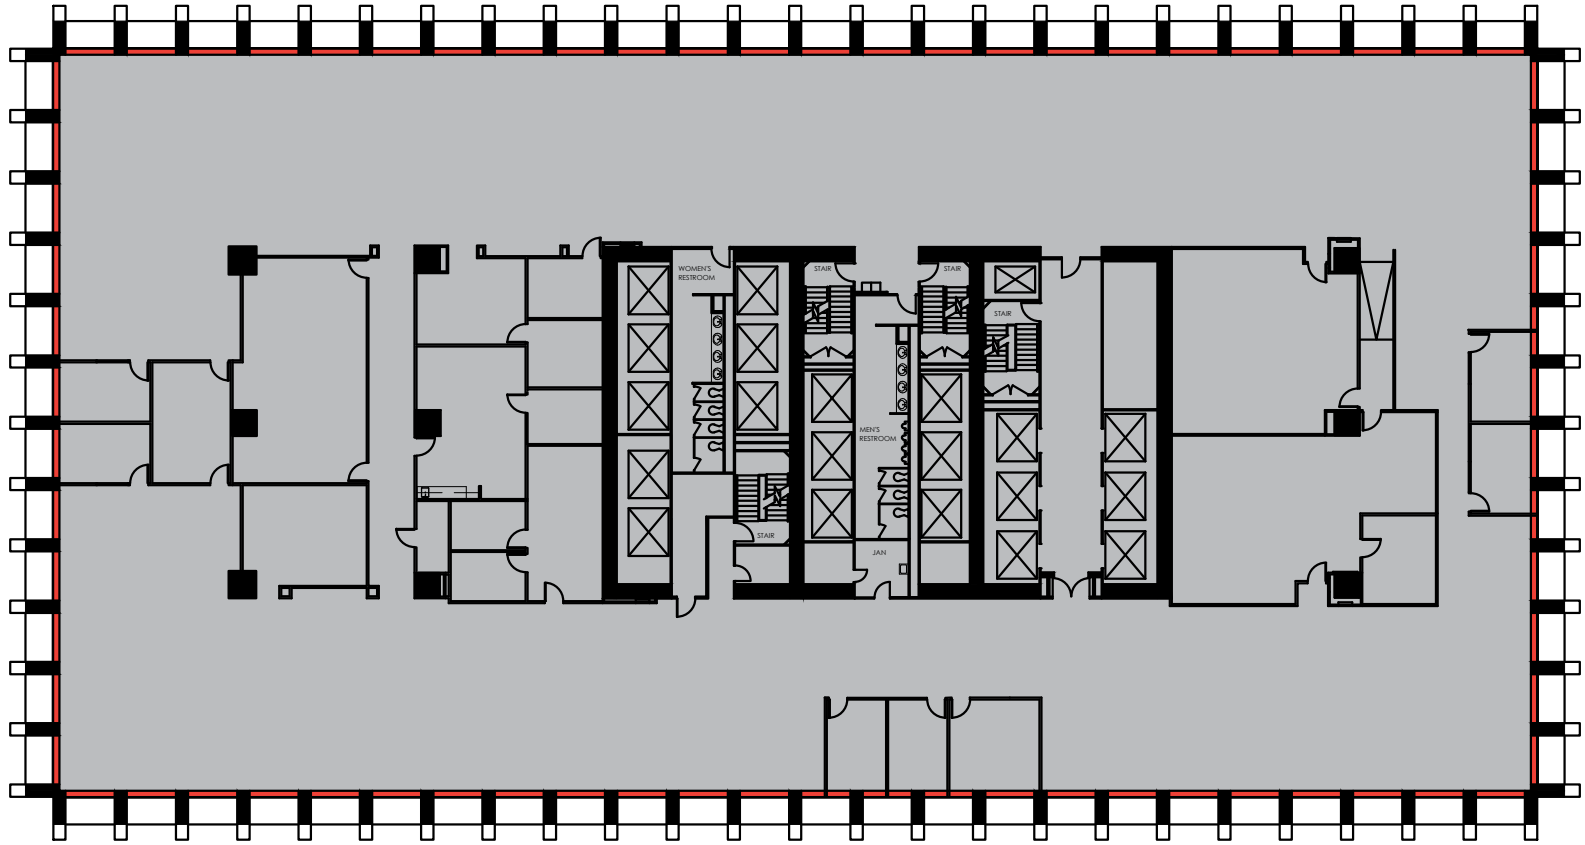

ONE MAIN

 **VACANT**

12TH FLOOR - 27,781 RSF

SARA TERRY
SARA.TERRY@
STREAMREALTY.COM
214.267.0454

MATT WIESER
MWIESER@
STREAMREALTY.COM
214.210.1368

MARK HAYES, CCIM
MARK.HAYES@
STREAMREALTY.COM
214.267.0411