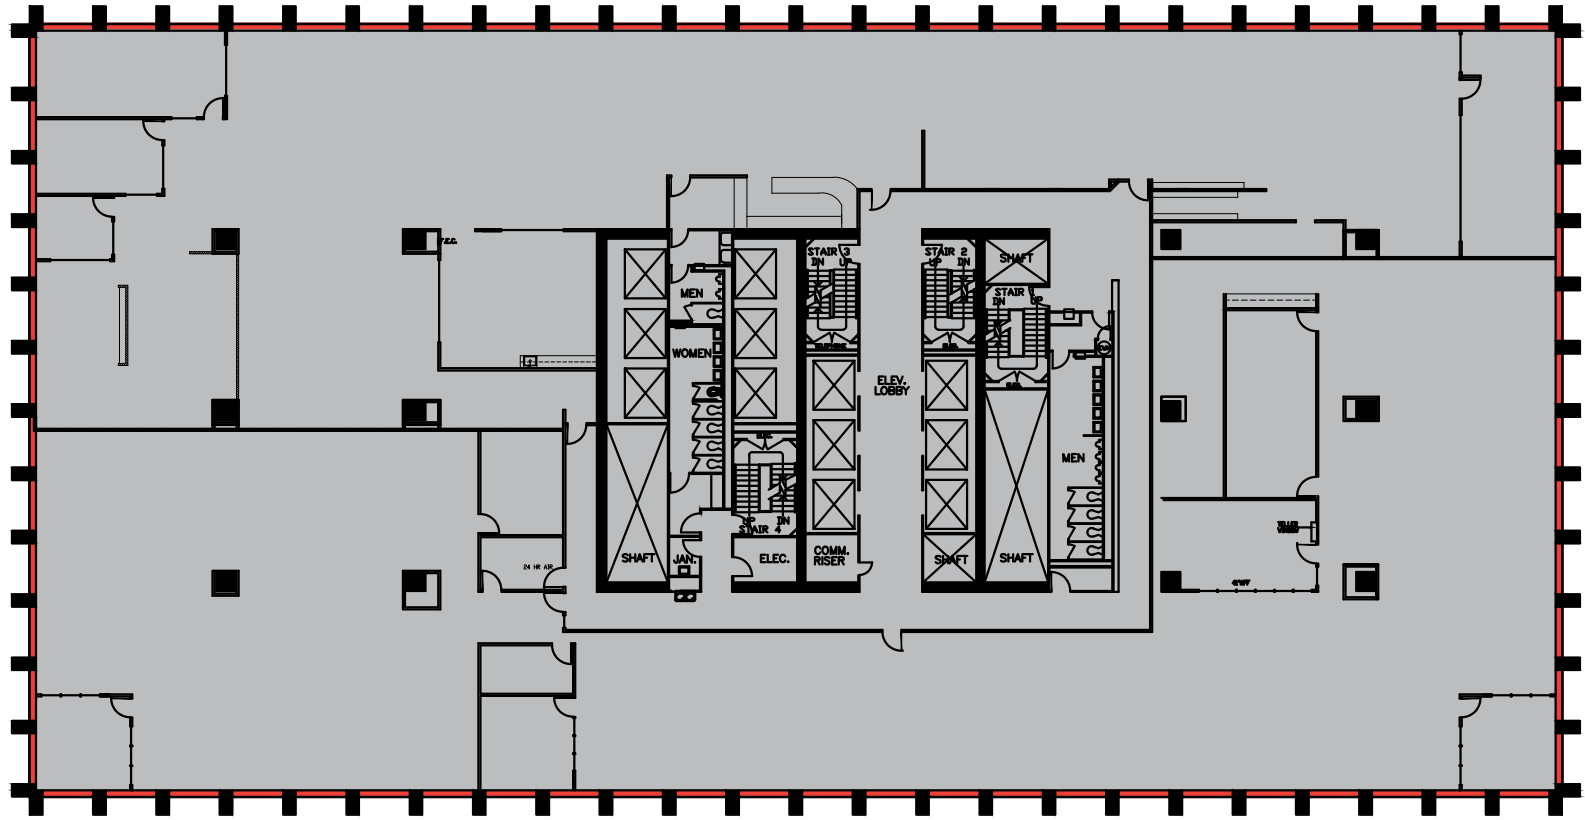

ONE MAIN

 VACANT

17TH FLOOR - 28,838 RSF

SARA TERRY
SARA.TERRY@
STREAMREALTY.COM
214.267.0454

MATT WIESER
MWIESER@
STREAMREALTY.COM
214.210.1368

MARK HAYES, CCIM
MARK.HAYES@
STREAMREALTY.COM
214.267.0411