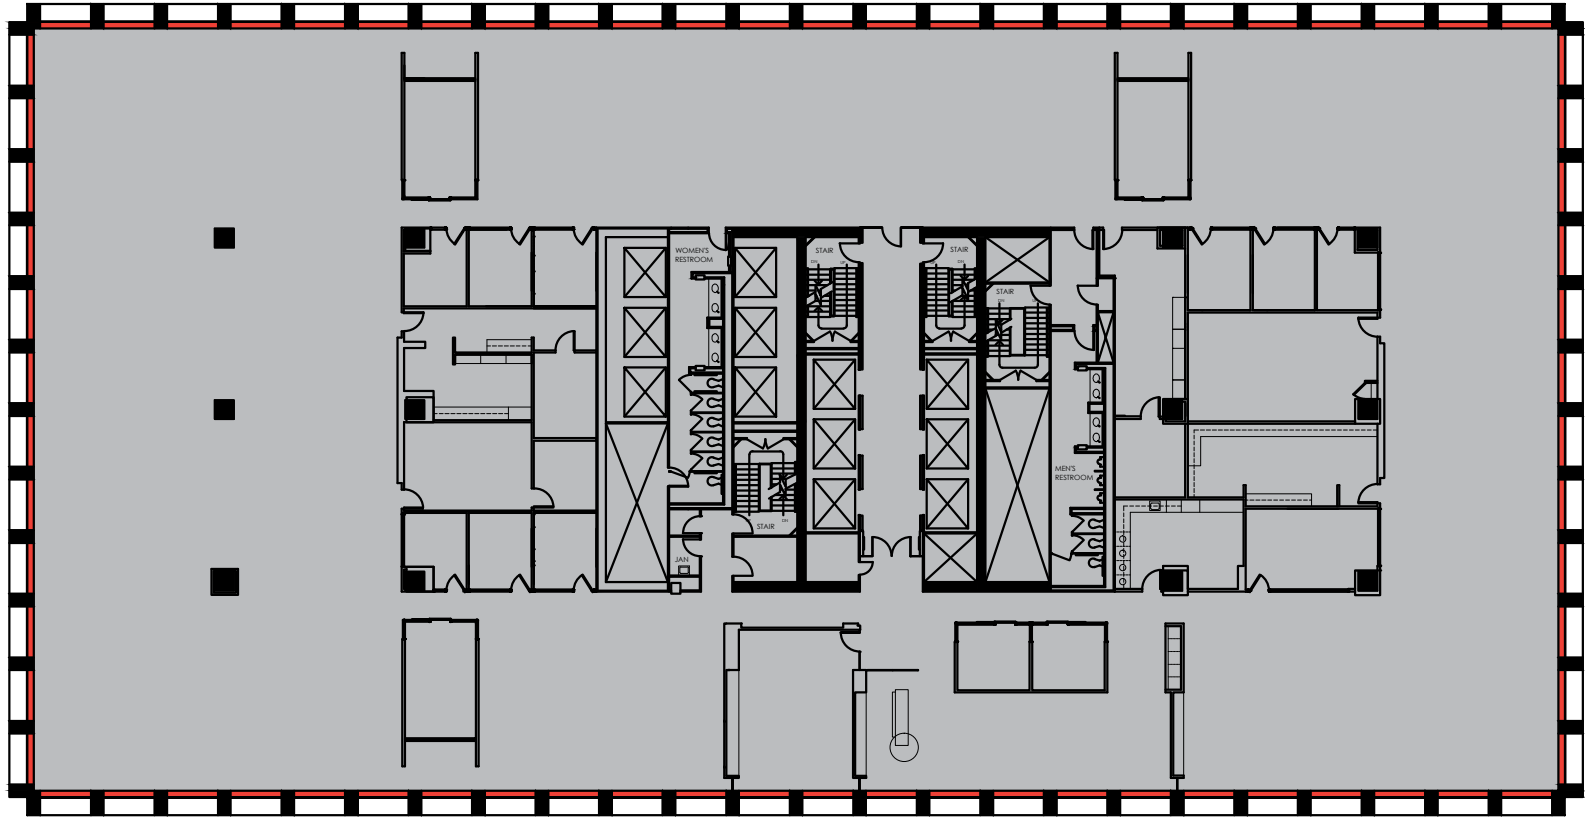

**ONE MAIN**

 **VACANT**

**18TH FLOOR - 28,838 RSF**

**SARA TERRY**  
SARA.TERRY@  
STREAMREALTY.COM  
214.267.0454

**MATT WIESER**  
MWIESER@  
STREAMREALTY.COM  
214.210.1368

**MARK HAYES, CCIM**  
MARK.HAYES@  
STREAMREALTY.COM  
214.267.0411