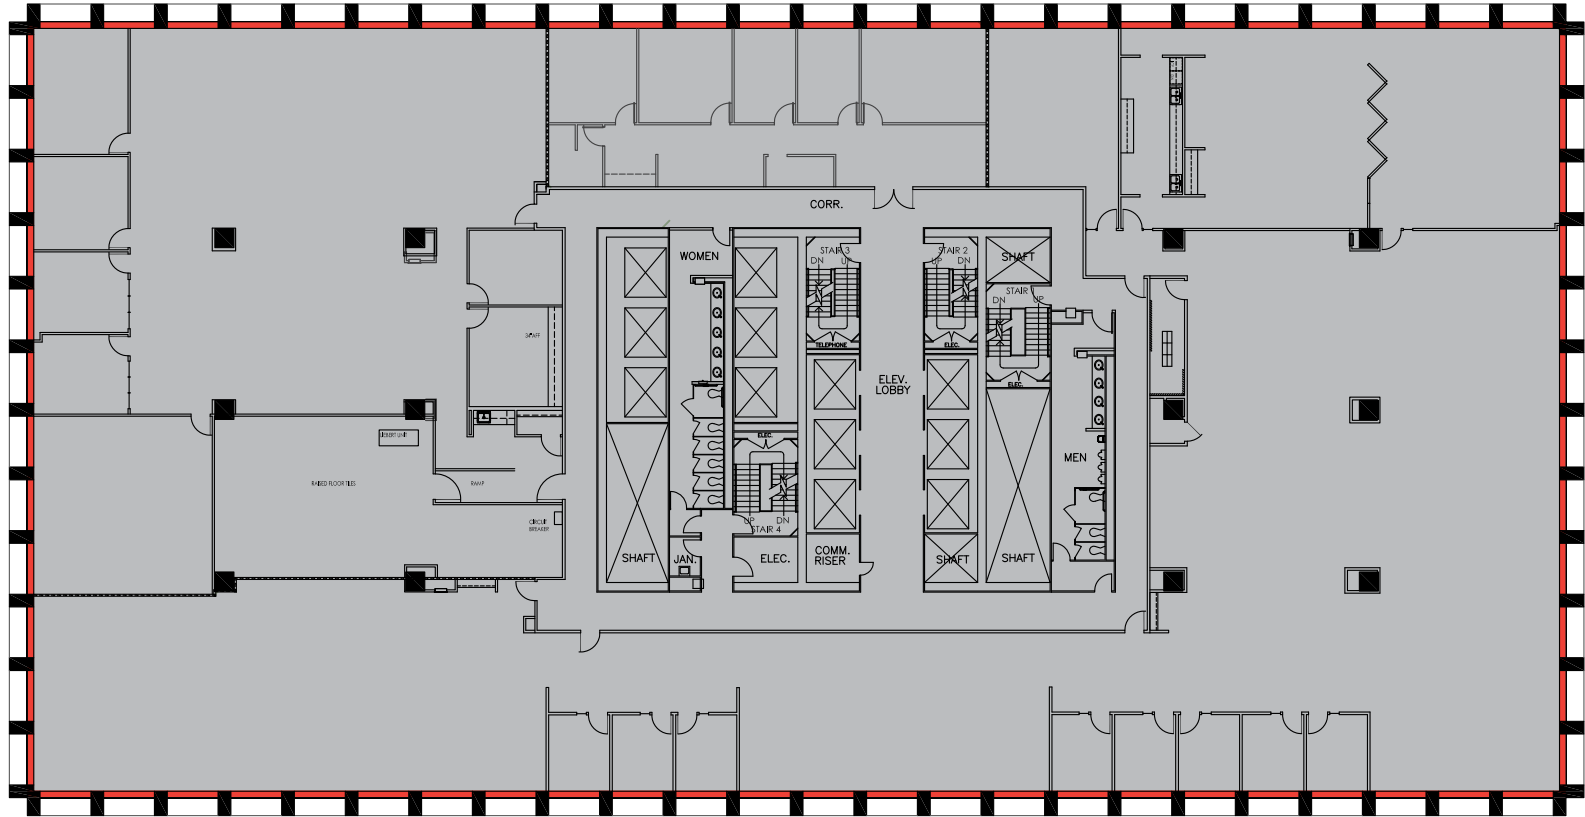

**ONE MAIN**

**VACANT**

**19TH FLOOR - 28,838 RSF**

**SARA TERRY**  
SARA.TERRY@  
STREAMREALTY.COM  
214.267.0454

**MATT WIESER**  
MWIESER@  
STREAMREALTY.COM  
214.210.1368

**MARK HAYES, CCIM**  
MARK.HAYES@  
STREAMREALTY.COM  
214.267.0411