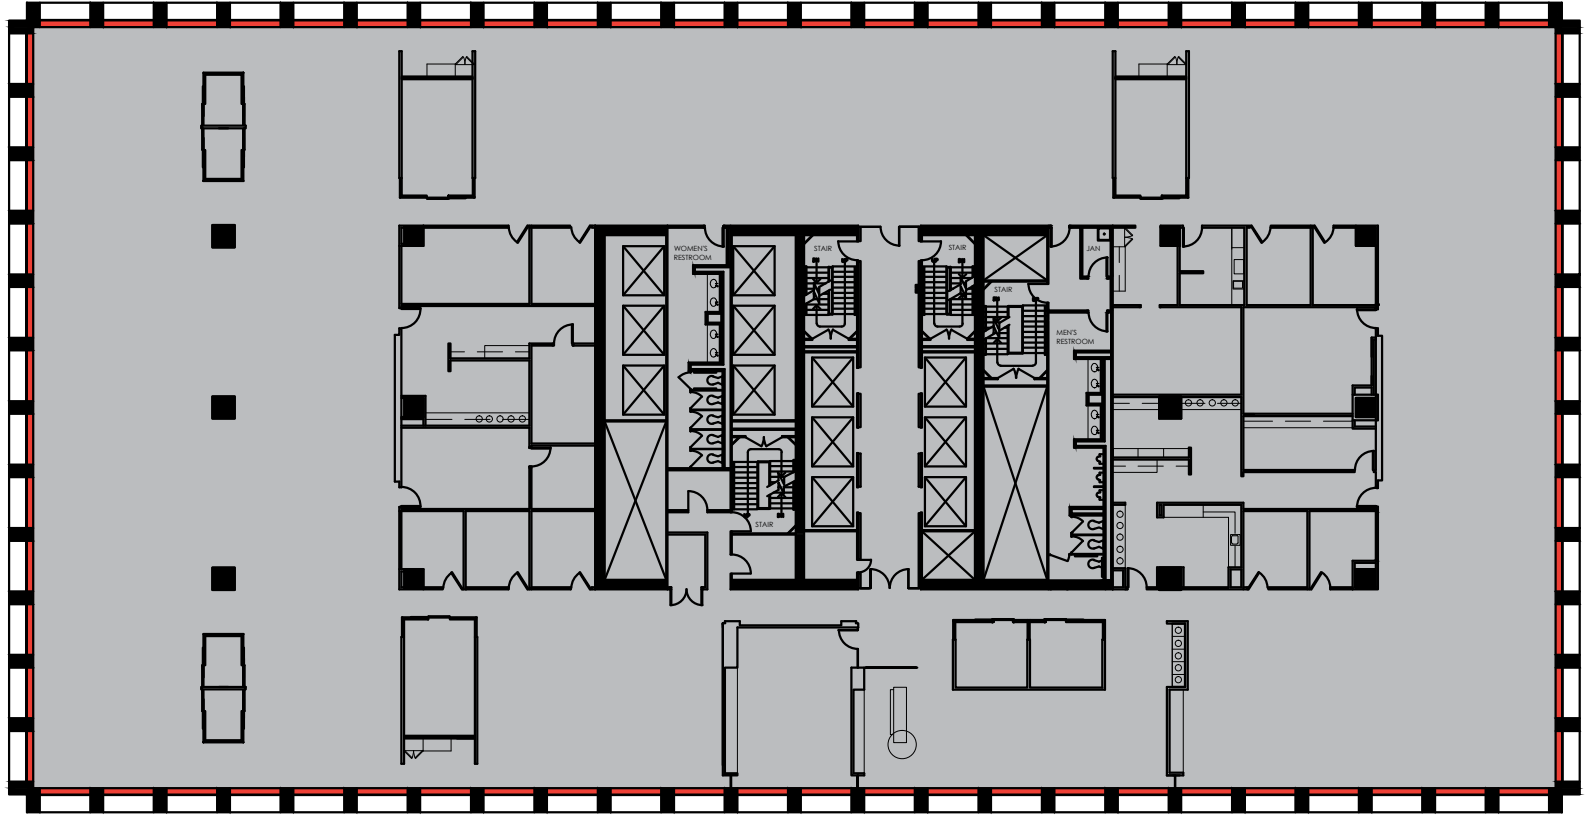

**ONE MAIN**

 **VACANT**

**21ST FLOOR - 28,838 RSF**

**SARA TERRY**  
SARA.TERRY@  
STREAMREALTY.COM  
214.267.0454

**MATT WIESER**  
MWIESER@  
STREAMREALTY.COM  
214.210.1368

**MARK HAYES, CCIM**  
MARK.HAYES@  
STREAMREALTY.COM  
214.267.0411