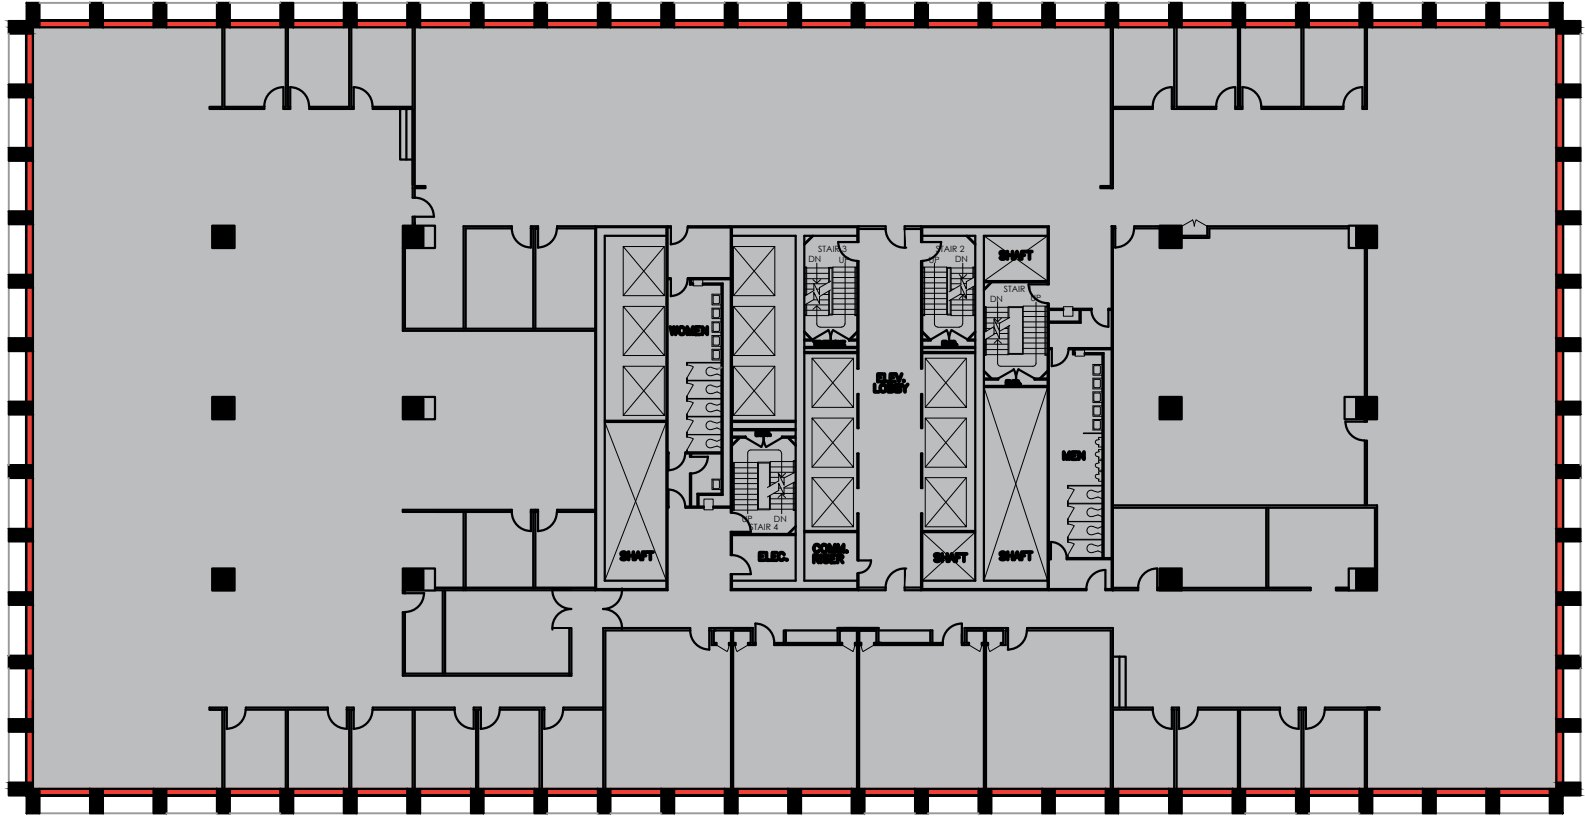

ONE MAIN

 **VACANT**

22ND FLOOR - 28,838 RSF

SARA TERRY
SARA.TERRY@
STREAMREALTY.COM
214.267.0454

MATT WIESER
MWIESER@
STREAMREALTY.COM
214.210.1368

MARK HAYES, CCIM
MARK.HAYES@
STREAMREALTY.COM
214.267.0411