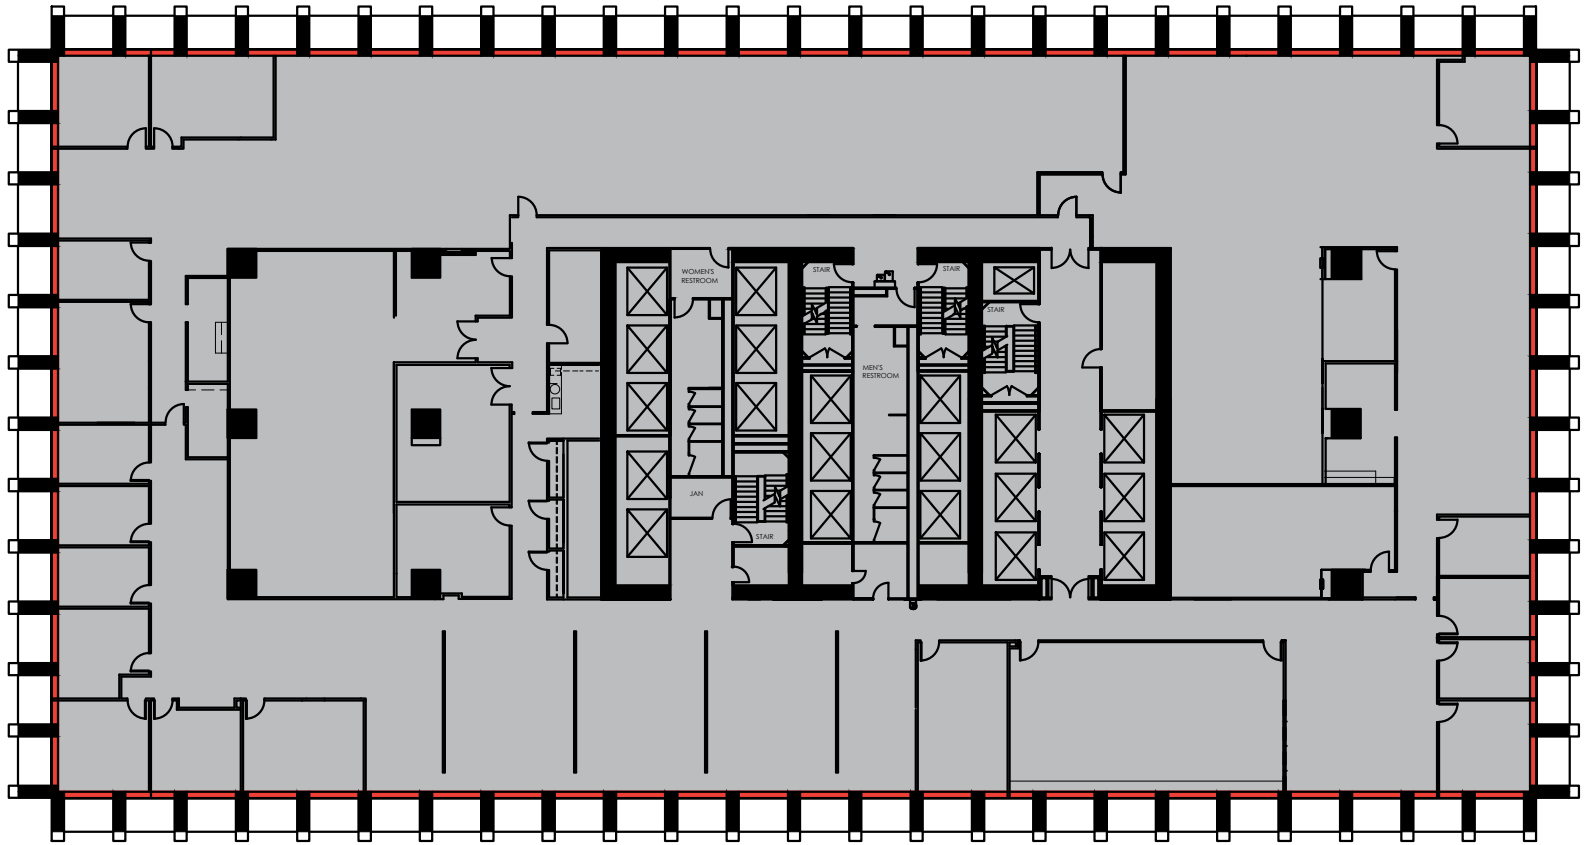

ONE MAIN

 **VACANT**

4TH FLOOR - 27,588 RSF

SARA TERRY
SARA.TERRY@
STREAMREALTY.COM
214.267.0454

MATT WIESER
MWIESER@
STREAMREALTY.COM
214.210.1368

MARK HAYES, CCIM
MARK.HAYES@
STREAMREALTY.COM
214.267.0411