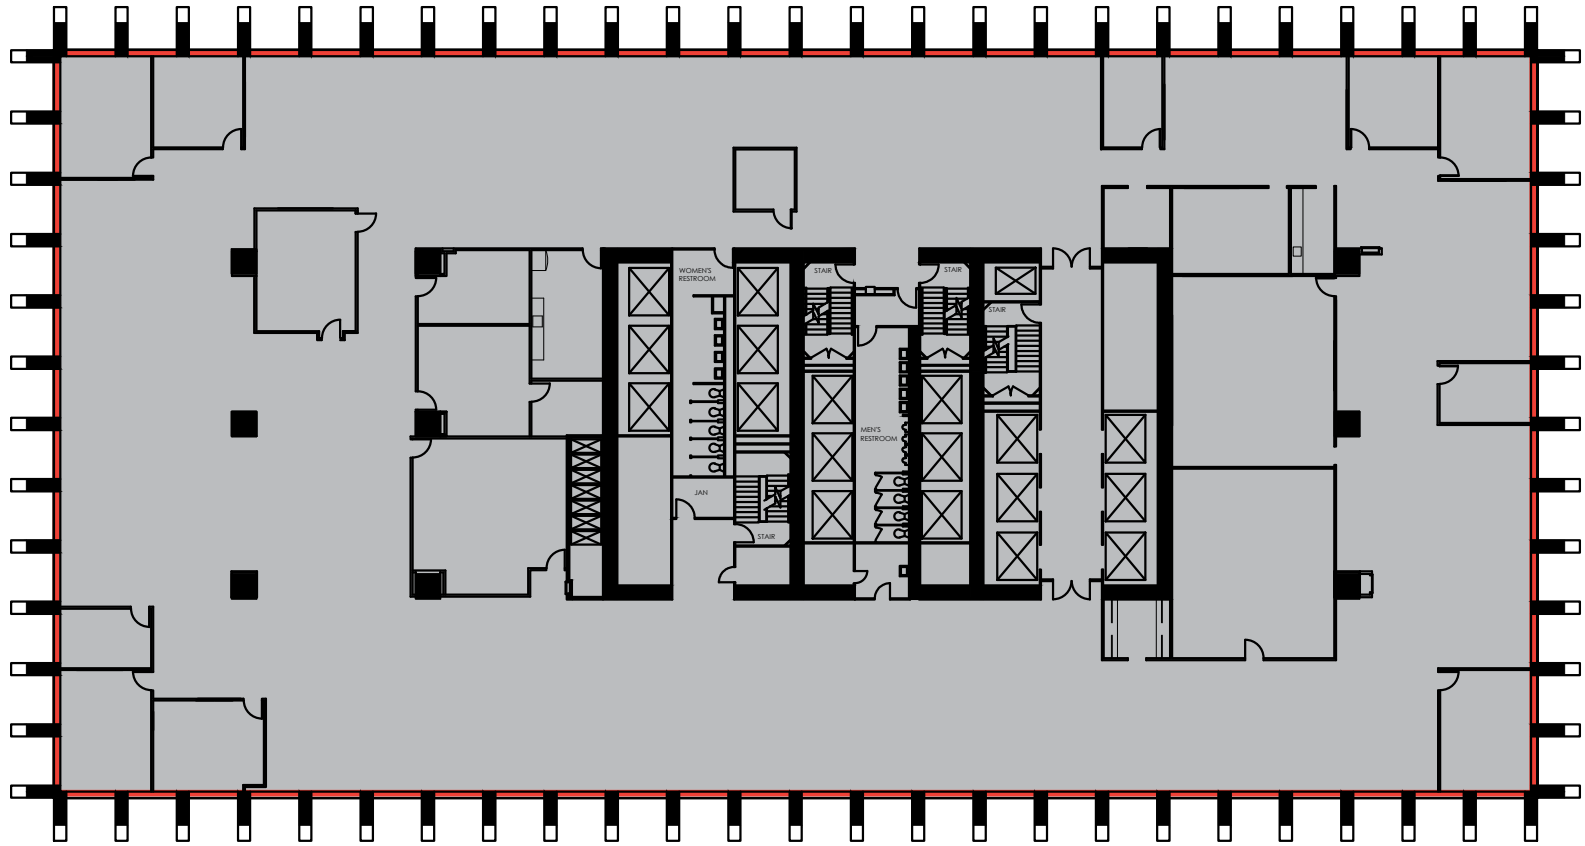

ONE MAIN

 **VACANT**

6TH FLOOR - 27,639 RSF

SARA TERRY
SARA.TERRY@
STREAMREALTY.COM
214.267.0454

MATT WIESER
MWIESER@
STREAMREALTY.COM
214.210.1368

MARK HAYES, CCIM
MARK.HAYES@
STREAMREALTY.COM
214.267.0411