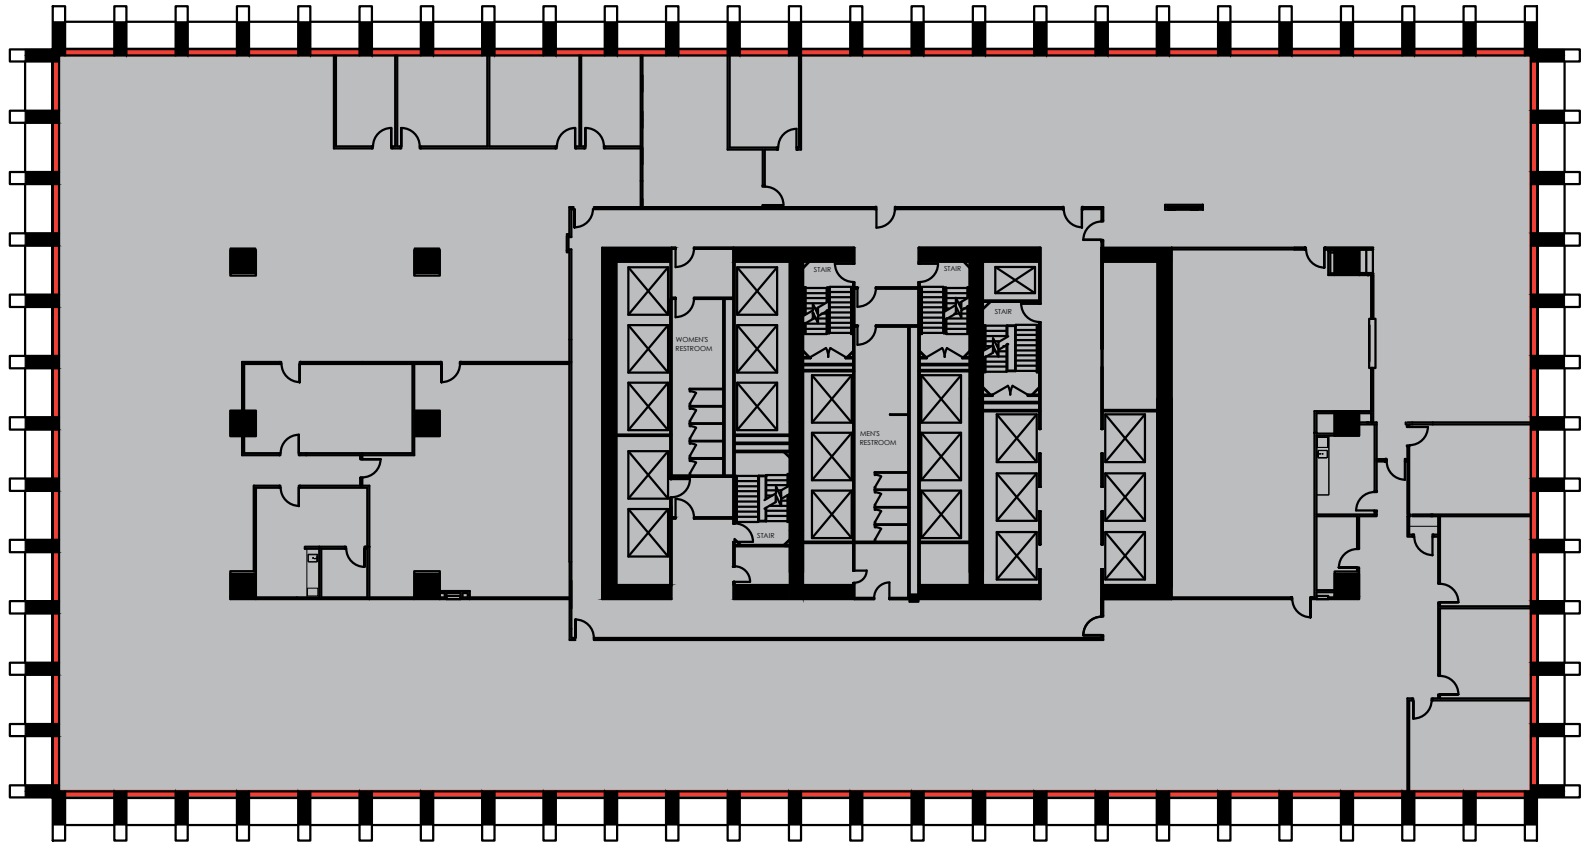

ONE MAIN

 **VACANT**

7TH FLOOR - 27,781 RSF

SARA TERRY
SARA.TERRY@
STREAMREALTY.COM
214.267.0454

MATT WIESER
MWIESER@
STREAMREALTY.COM
214.210.1368

MARK HAYES, CCIM
MARK.HAYES@
STREAMREALTY.COM
214.267.0411