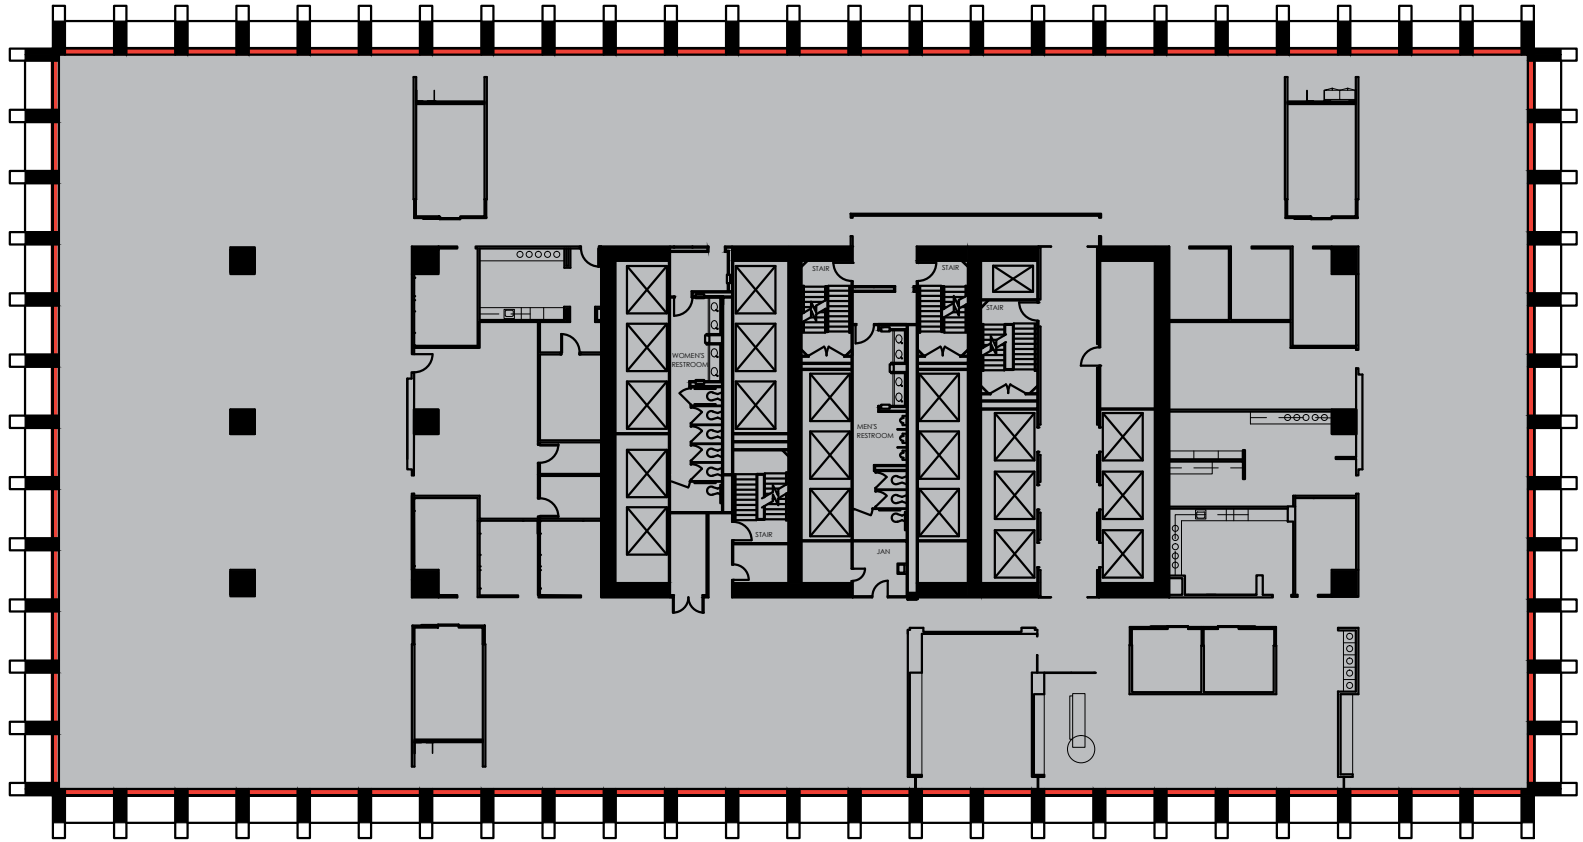

ONE MAIN

 **VACANT**

8TH FLOOR - 27,781 RSF

SARA TERRY
SARA.TERRY@
STREAMREALTY.COM
214.267.0454

MATT WIESER
MWIESER@
STREAMREALTY.COM
214.210.1368

MARK HAYES, CCIM
MARK.HAYES@
STREAMREALTY.COM
214.267.0411