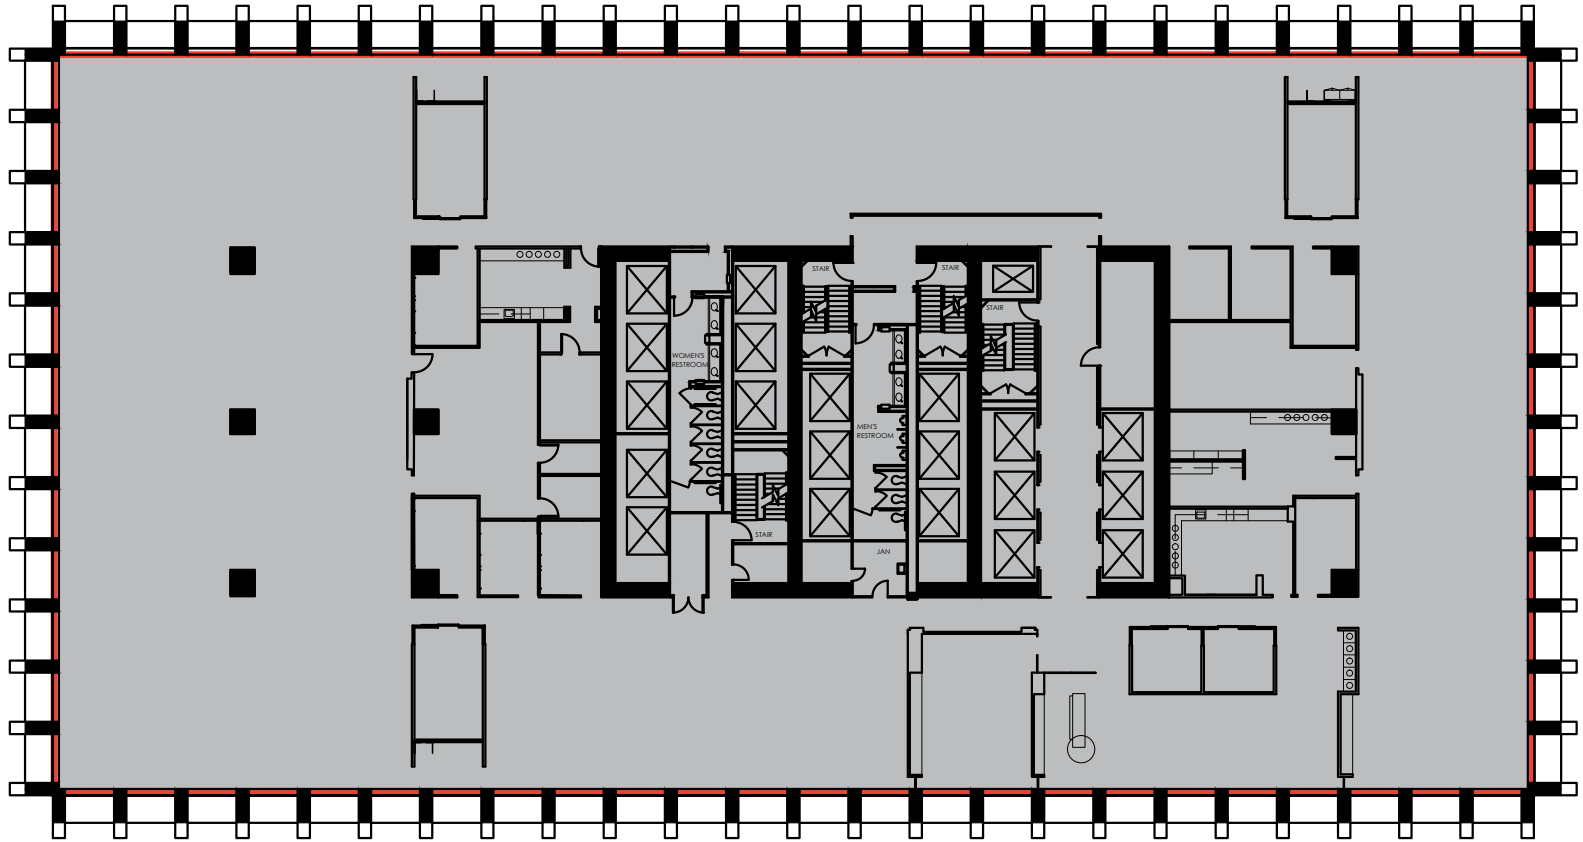

ONE MAIN

 **VACANT**

9TH FLOOR - 27,781 RSF

SARA TERRY
SARA.TERRY@
STREAMREALTY.COM
214.267.0454

MATT WIESER
MWIESER@
STREAMREALTY.COM
214.210.1368

MARK HAYES, CCIM
MARK.HAYES@
STREAMREALTY.COM
214.267.0411